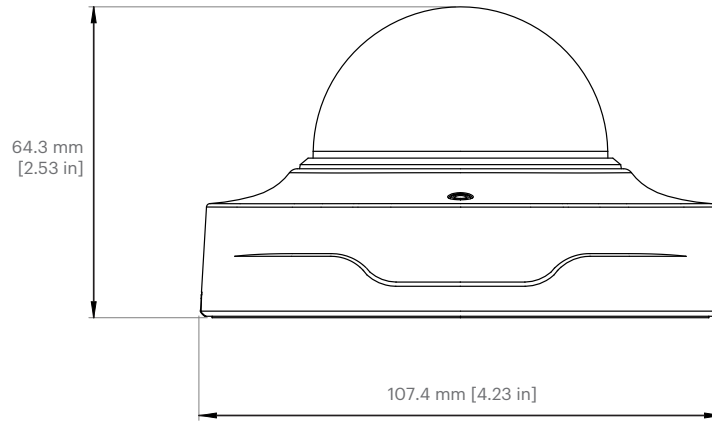

Technical drawings

Side view