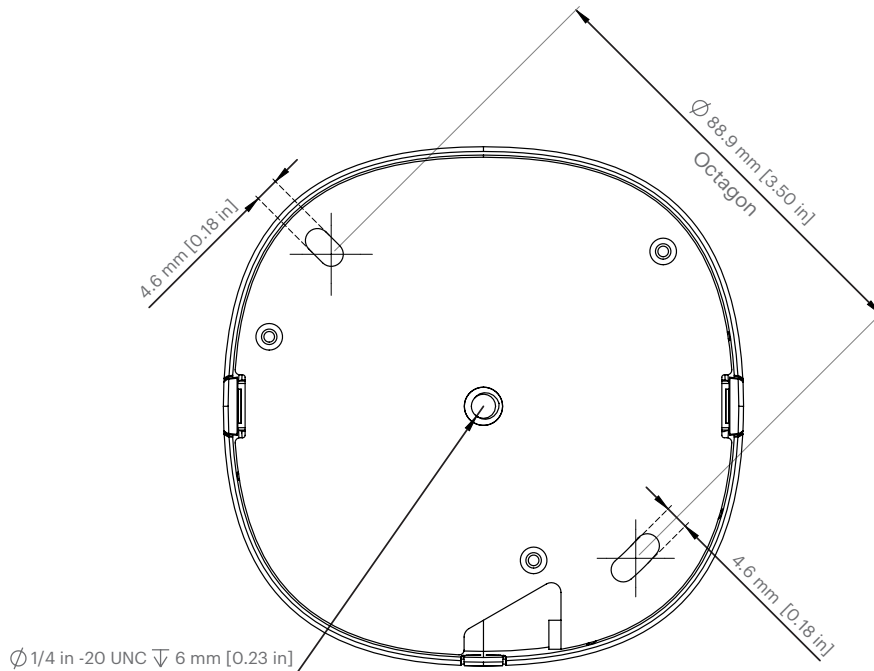

Bottom view