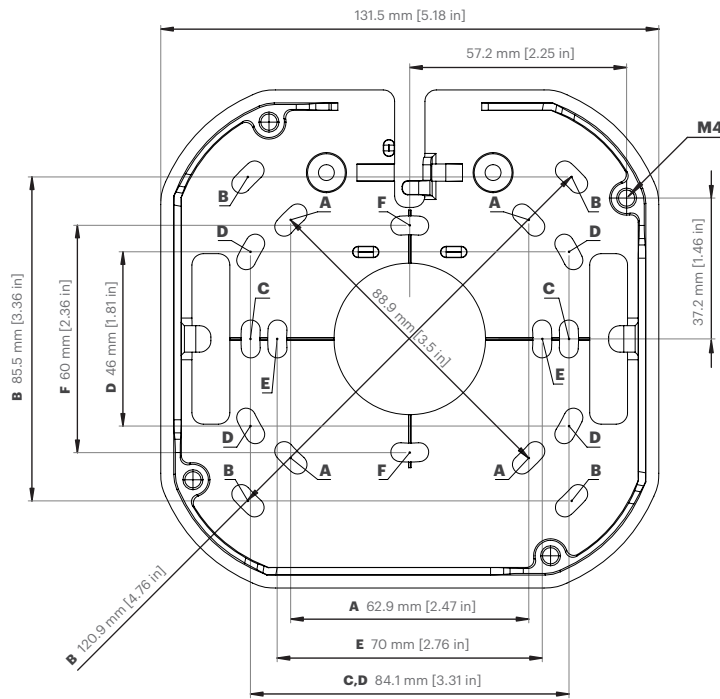

Ingress protection

IP66 (IEC/EN 60529)

Temperature

Operating: -25C to +50C

Storage: -40C to +60C

Heater: 9.6W

Physical characteristics

Dimensions: 152x152x96mm

Weight: 1.2 kg

Body: Aluminum

EMC

EN 55032, EN 61000-3-2/-3, EN 55024, EN 55035, EN 61000-6-1/-3, EN61000-6-2/-4, FCC Part 15B, ICES-003 Issue 6

Safety

IEC60950-1, IEC62368-1, IEC60950-22, UL/CSA60950-1, UL/CSA 62368-1, UL E164374, NOM-019, IEC62471(IR LED)

Technical drawings

Dome, side view

Scale 1:2

Mounting bracket, top view

Scale 1:2

	Designation	Dimension (mm)	Dimension (inch)
A	Octagon	62.9 x 62.9 (88.9 diagonal)	2.47 x 2.47 (3.50 diagonal)
B	4" Square Box	85.5 x 85.5 (120.9 diagonal)	3.36 x 3.36 (4.76 diagonal)
C	Single Gang	84.1	3.31
D	Double Gang	84.1 x 46	3.31 x 1.81
E	EU Ceiling Box	70	2.76
F	EU Outlet Box	60	2.36