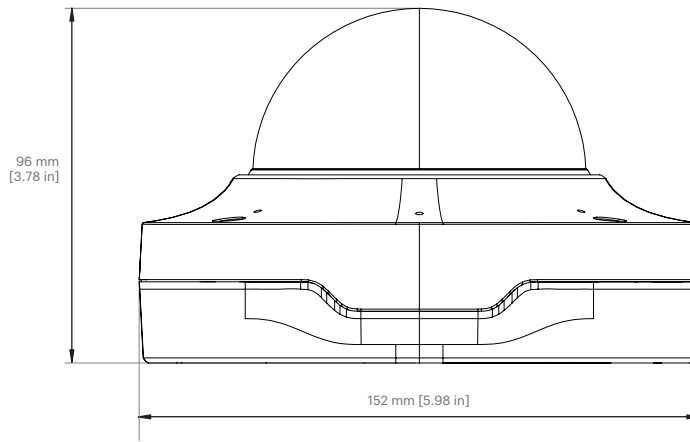

Ingress protection

IP66 (IEC/EN 60529)

Temperature

Operating: -25C to +50C

Storage: -40C to +60C

Heater: 9.6W

Physical characteristics

Dimensions: 152x152x96mm

Weight: 1.2 kg

Body: Aluminum

EMC

EN 55032, EN 61000-3-2/-3, EN 55024, EN 55035, EN 61000-6-1/-3, EN61000-6-2/-4, FCC Part 15B, ICES-003 Issue 6

Safety

IEC60950-1, IEC62368-1, IEC60950-22, UL/CSA60950-1, UL/CSA 62368-1, UL E164374, NOM-019, IEC62471(IR LED)

Technical drawings

Dome, side view

Scale 1:2

Mounting bracket, top view

Scale 1:2

	Designation	Dimension (mm)	Dimension (inch)
A	Octagon	62.9 x 62.9 (88.9 diagonal)	2.47 x 2.47 (3.50 diagonal)
B	4" Square Box	85.5 x 85.5 (120.9 diagonal)	3.36 x 3.36 (4.76 diagonal)
C	Single Gang	84.1	3.31
D	Double Gang	84.1 x 46	3.31 x 1.81
E	EU Ceiling Box	70	2.76
F	EU Outlet Box	60	2.36